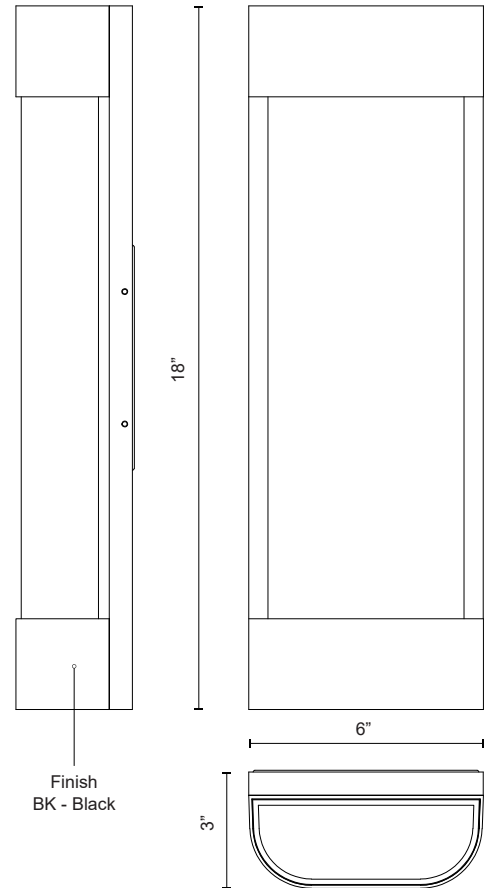

MOONDEW EW75718

WALL

PROJECT

EW75718-BK
Black

SPECIFICATION DETAILS

Fixture Dimensions	W6" x H18" x E3"
Light Source	AC LED Module
Wattage	25W
Total Lumens	2000lm
Delivered Lumens	1100lm*
Voltage	120V
Color Temperature	3000K
CRI (Ra)	90CRI
Optional Color Temps	2700K - 5000K Available, Minimum Order Quantities Apply
LED Rated Life	50,000 hours
Dimming	100% - 10%, ELV Dimmer (Not Included)
Glass Details	Clear Water Glass with Bubble
ADA Compliant	Yes
Location	Wet
Illumination Direction	Up/Down
Mounting Style	Wall Mount, Up or Down
Material	Aluminum + Glass
Paint Finish	BK02

* For custom options, consult factory for details.

* For warranty information, please visit www.kuzcolighting.com/warranty

DESCRIPTION

This surface mount exterior wall light combines hand-crafted glass and metal elements. Available in various lengths, this formed aluminum and art glass light glows internally to showcase the texture. While rated for exterior use, it will also look wonderful mounted on an indoor wall. Additional lights at the top and the bottom of the fixture further illuminate your space.